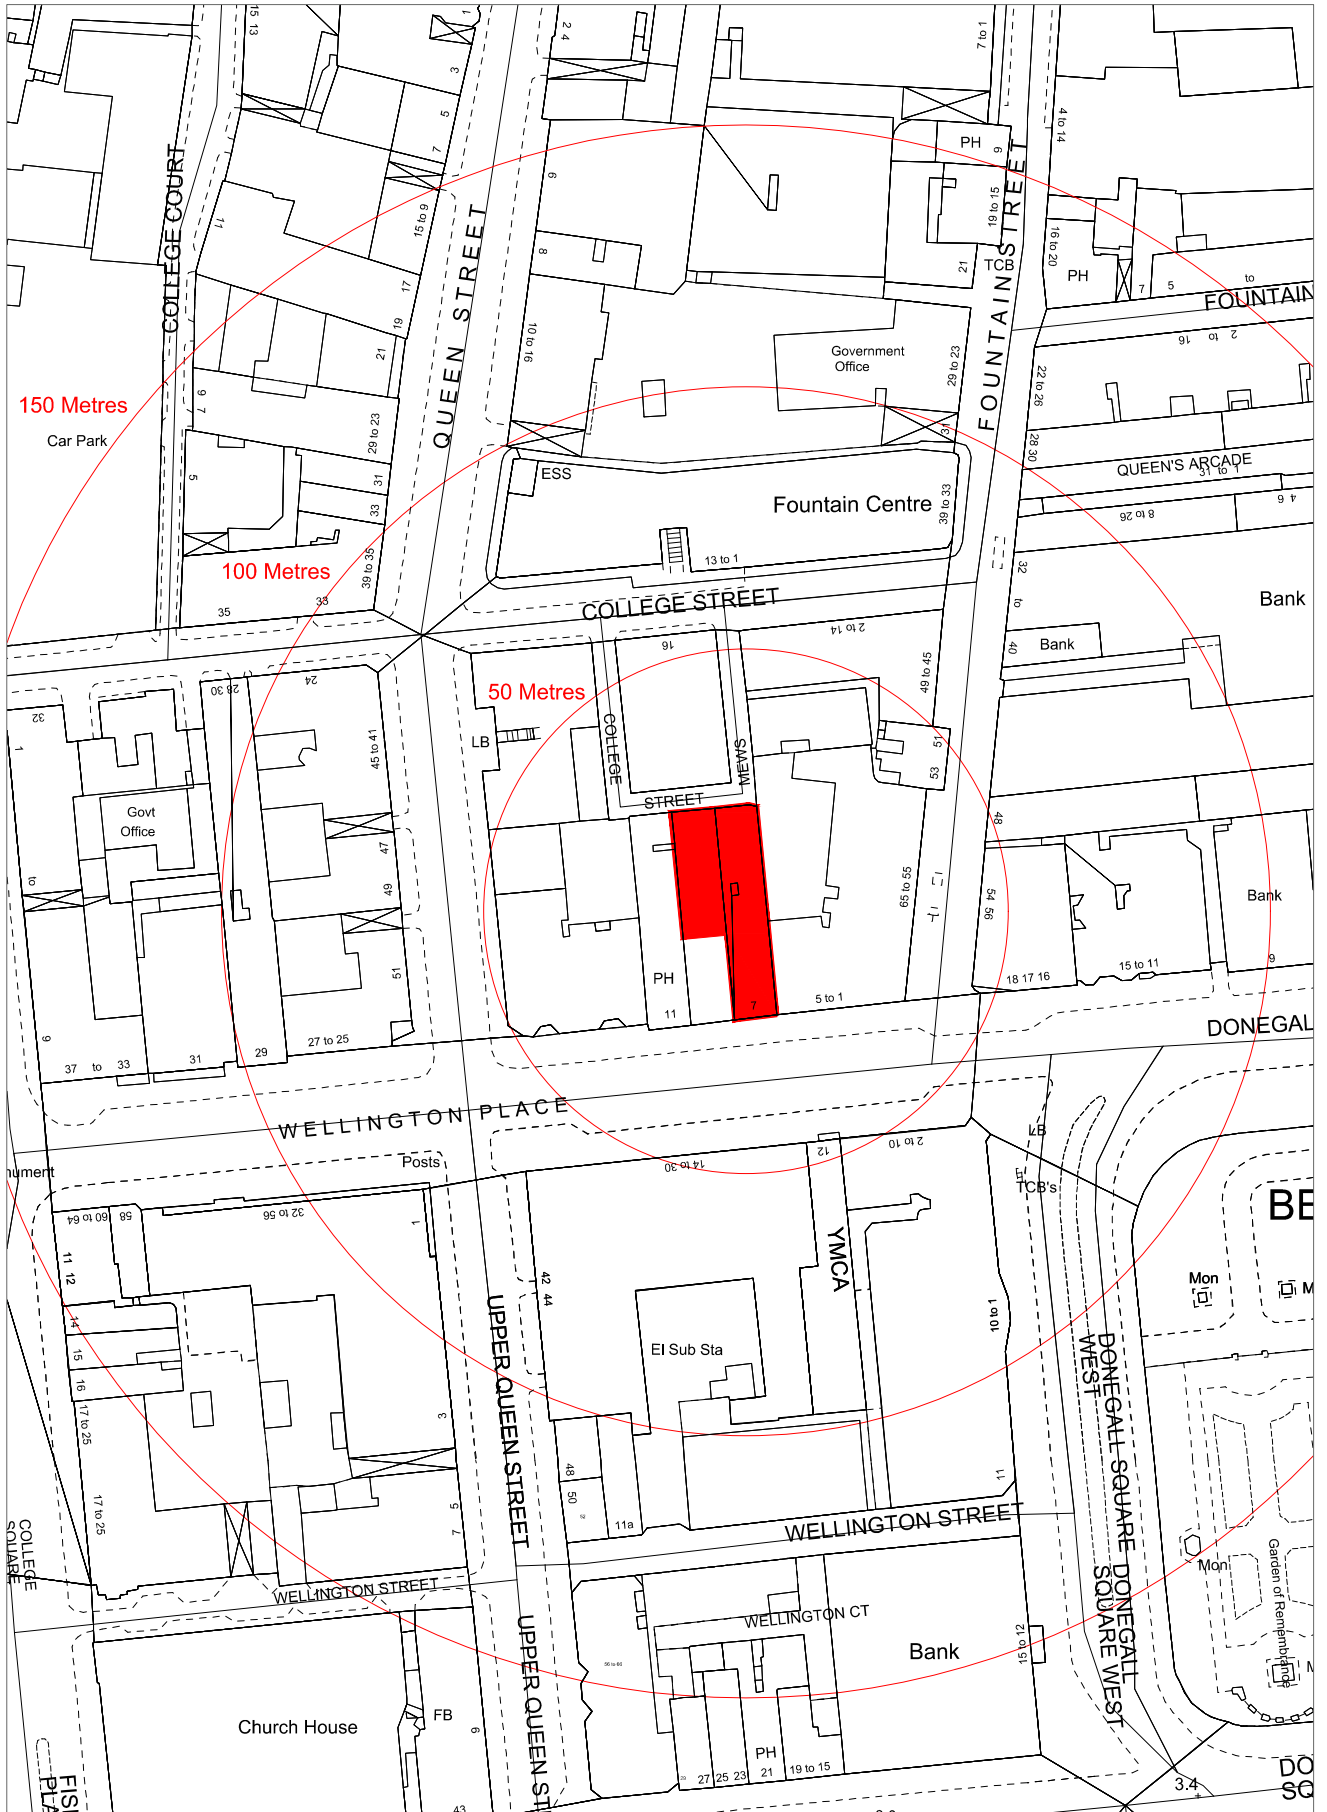

# Building Control Service

Belfast Mapping Data v3.0  
Prepared by I.S.B.  
Based upon the Ordnance Survey  
Of Northern Ireland map with the  
permission of the Director & Chief Executive.  
© CROWN COPYRIGHT 2003

## 7-9 Wellington Place

SCALE 1:1500